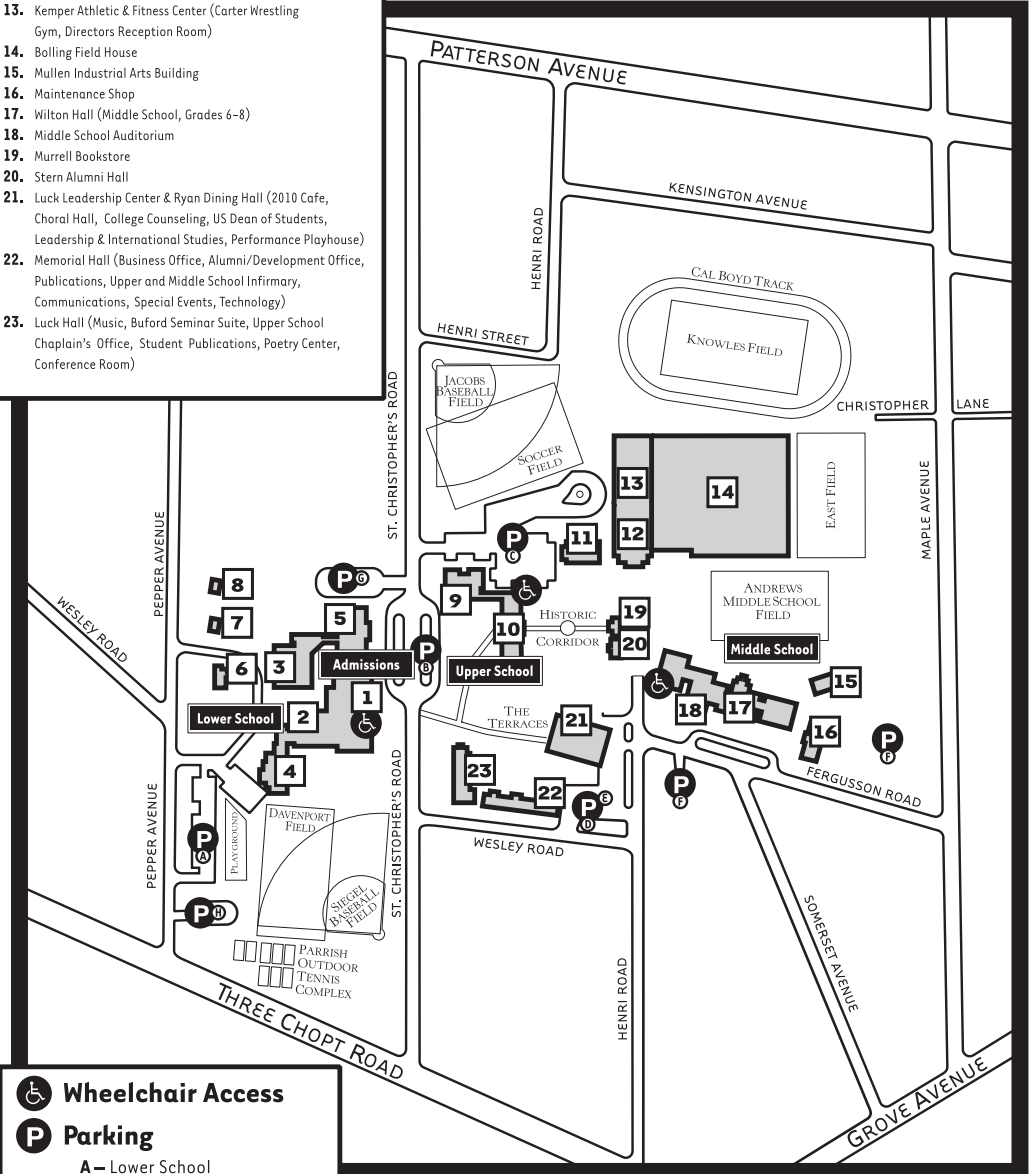

# St. Christopher's School

*Educating Boys For Life*

1. McVey Hall (Admissions Office, Lower School)
2. Lower School Gymnasium
3. Lower School (Grades K-5, Main Entrance and Offices, Morgan Auditorium & Lower School Infirmary)
4. Reynolds Gymnasium (Extended Day)
5. Henderson Hall (Extended Day)
6. Junior Kindergarten (703 Pepper Avenue)
7. Little Saints (707 Pepper Avenue)
8. Extended Day Woodworking & Classroom
9. Gottwald Science Center (Schroeder Environmental Policy Center)
10. Chamberlayne Hall (Upper School, Grades 9-12, Headmaster's Office)
11. Upper School Chapel
12. Scott Gymnasium
13. Kemper Athletic & Fitness Center (Carter Wrestling Gym, Directors Reception Room)
14. Bolling Field House
15. Mullen Industrial Arts Building
16. Maintenance Shop
17. Wilton Hall (Middle School, Grades 6-8)
18. Middle School Auditorium
19. Murrell Bookstore
20. Stern Alumni Hall
21. Luck Leadership Center & Ryan Dining Hall (2010 Cafe, Choral Hall, College Counseling, US Dean of Students, Leadership & International Studies, Performance Playhouse)
22. Memorial Hall (Business Office, Alumni/Development Office, Publications, Upper and Middle School Infirmary, Communications, Special Events, Technology)
23. Luck Hall (Music, Buford Seminar Suite, Upper School Chaplain's Office, Student Publications, Poetry Center, Conference Room)

**Wheelchair Access**

**Parking**

- A - Lower School
- B - Chamberlayne Circle
- C - Upper School Student Parking
- D - Administration
- E - Student
- F - Middle School
- G - Extended Day/Admissions
- H - Tennis Courts